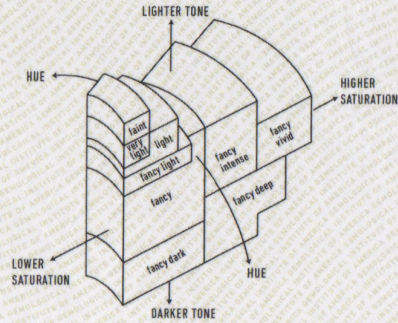

GIA COLORED DIAMOND REPORT

Shape and Cutting Style ..... **Briolette**
Measurements ..... **4.98 x 3.54 x 3.62 mm**
Carat Weight ..... **0.62 carat**
Color Grade ..... **Fancy Yellow**
Color Origin ..... **Natural**
Color Distribution ..... **Uneven**

GIA REPORT

Verify this report at GIA.edu

ADDITIONAL INFORMATION

GIA COLORED DIAMOND SCALE

Illustration of GIA fancy color grade interrelationships

reportcheck.gia.edu

THE SECURITY FEATURES IN THIS DOCUMENT, INCLUDING THE Hologram, SECURITY SCREEN AND MICROPRINT LINES, IN ADDITION TO THOSE NOT LISTED, EXCEED DOCUMENT SECURITY INDUSTRY GUIDELINES.